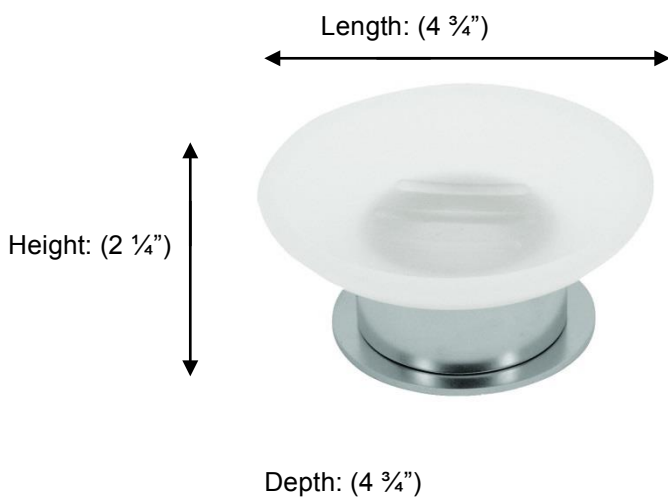

## Scirocco PSC635 Soap Dish Holder

**Description:**

Freestanding Soap Dish Holder

**Finishes:**

-  CR – Chrome
-  PV – Polished Brass
-  UB – Unlacquered Brass
-  MB – Matte Black
-  NI – Polished Nickel
-  ES – Satin Nickel
-  GD – Gold

**Material:**

Brass  
Frosted glass

**Country of Origin:**

Portugal

All Dimensions are approximate